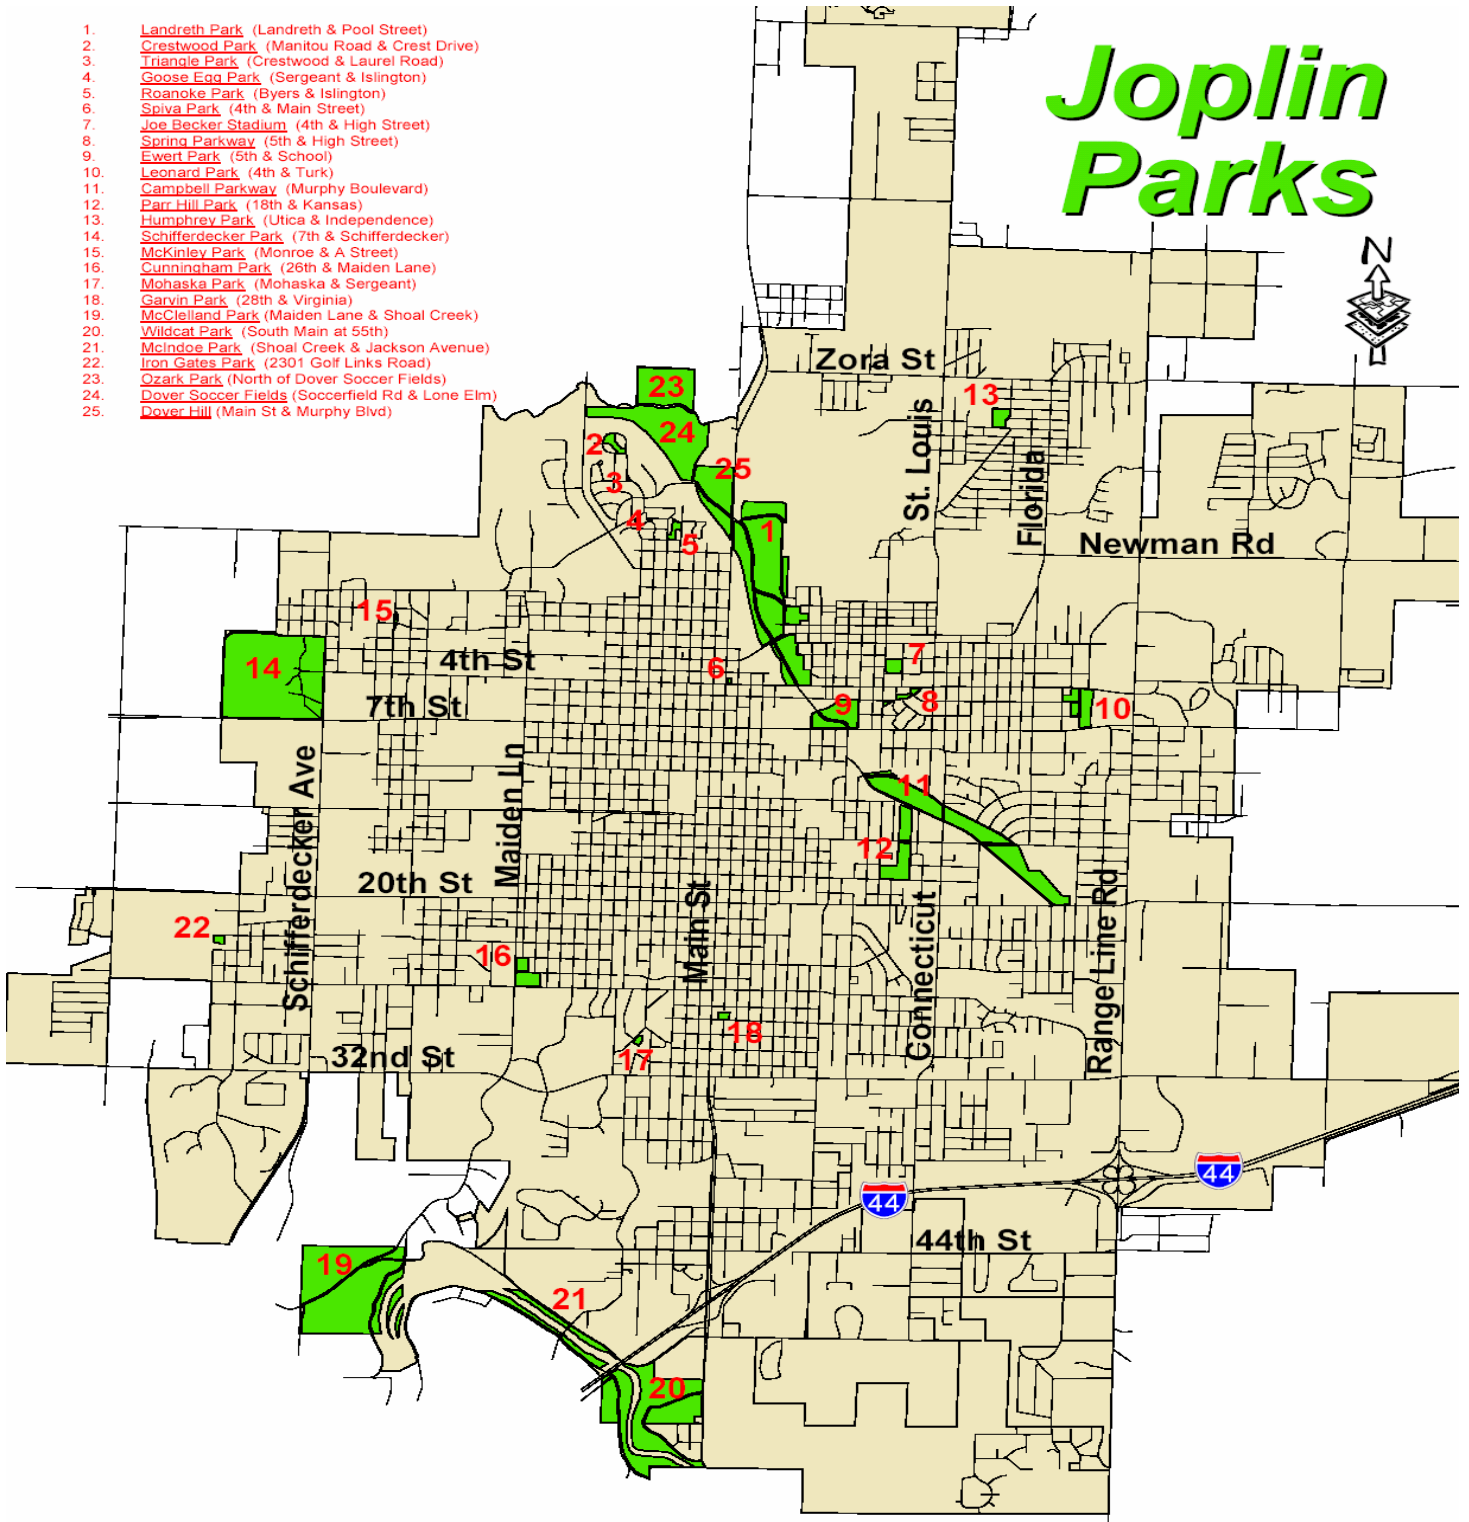

Park Sites and Facilities

1. Landreth Park (Landreth & Pool Street)
2. Crestwood Park (Manitou Road & Crest Drive)
3. Triangle Park (Crestwood & Laurel Road)
4. Goose Egg Park (Sergeant & Islington)
5. Roanoke Park (Byers & Islington)
6. Spiva Park (4th & Main Street)
7. Joe Becker Stadium (4th & High Street)
8. Spring Parkway (5th & High Street)
9. Ewert Park (5th & School)
10. Leonard Park (4th & Turk)
11. Campbell Parkway (Murphy Boulevard)
12. Parr Hill Park (18th & Kansas)
13. Humphrey Park (Utica & Independence)
14. Schifferdecker Park (7th & Schifferdecker)
15. McKinley Park (Monroe & A Street)
16. Cunningham Park (26th & Maiden Lane)
17. Mohaska Park (Mohaska & Sergeant)
18. Garvin Park (28th & Virginia)
19. McClelland Park (Maiden Lane & Shoal Creek)
20. Wildcat Park (South Main at 55th)
21. McIndoe Park (Shoal Creek & Jackson Avenue)
22. Iron Gates Park (2301 Golf Links Road)
23. Ozark Park (North of Dover Soccer Fields)
24. Dover Soccer Fields (Soccerfield Rd & Lone Elm)
25. Dover Hill (Main St & Murphy Blvd)

Joplin Parks